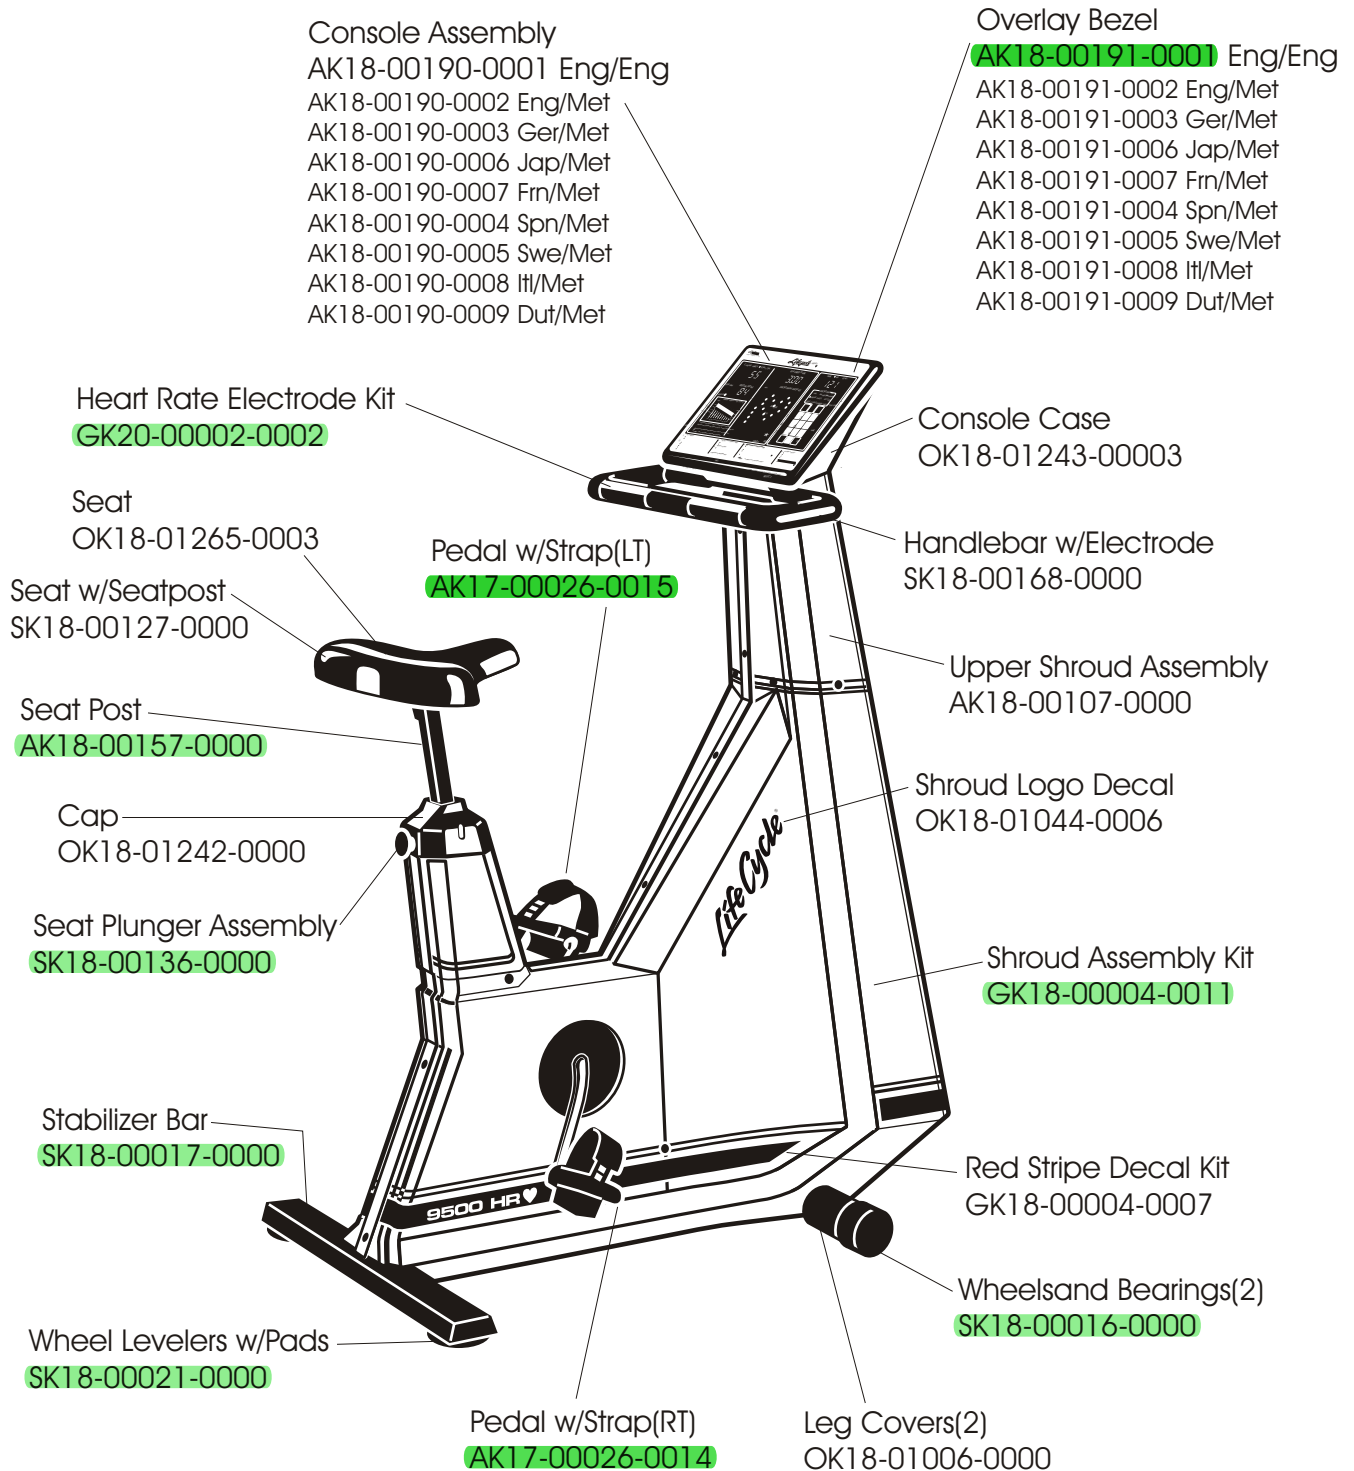

**LC-9500HR  
EXERCISE BIKE**

**GK18-00020-XXXX**  
SN # 187772 - 188601

**LC-9500HR  
EXERCISE BIKE**

**GK18-00020-XXXX**  
SN # 187772 - 188601